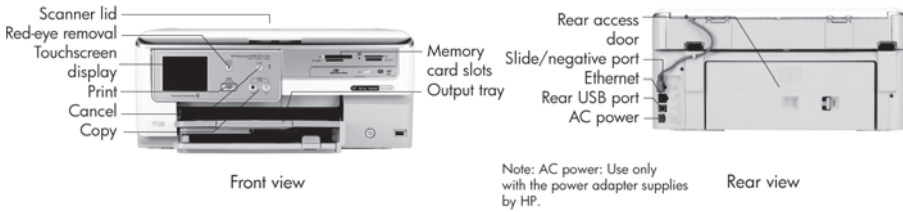

Photosmart C8180

Note: AC power: Use only with the power adapter supplies by HP.

Supplies and accessories

For complete supplies information please visit www.hp.com/supplies.

Ink

- HP 02 Black Ink Print Cartridge C8721WN
- HP 02 Cyan Ink Print Cartridge C8771WN
- HP 02 Light Cyan Ink Print Cartridge C8774WN
- HP 02XL Cyan Ink Print Cartridge C8730WN
- HP 02 Light Magenta Ink Print Cartridge C8775WN

- HP 02 Magenta Ink Print Cartridge C8772WN
- HP 02 Yellow Ink Print Cartridge C8773WN
- HP 02XL Color Ink Print Cartridges CD978BN

Media

- HP Advanced Photo Paper, glossy: 4 x 6 in, borderless; 66 lb; 100 sheets Q6638A

- HP Advanced Photo Paper, glossy: 8.5 x 11 in; 66 lb; 50 sheets Q7853A
- HP Advanced Glossy Photo Paper: 5 x 7 in, borderless; 66 lb bond; 60 sheets Q8690A

Cables

- HP USB Cable Q6264A

Other

- HP Cleaning Kit Q6260A

Additional information

Sales

- www.hp.com
- Data Sheet 4AA1-5433ENUC

Technical Support

- www.hp.com.support

Services

- <http://www.hp.com/go/services>

Third-party solutions

- www.hpgsc.com

Reseller

- <http://hp.com/partners/us>

Supplies and accessories

- www.hp.com